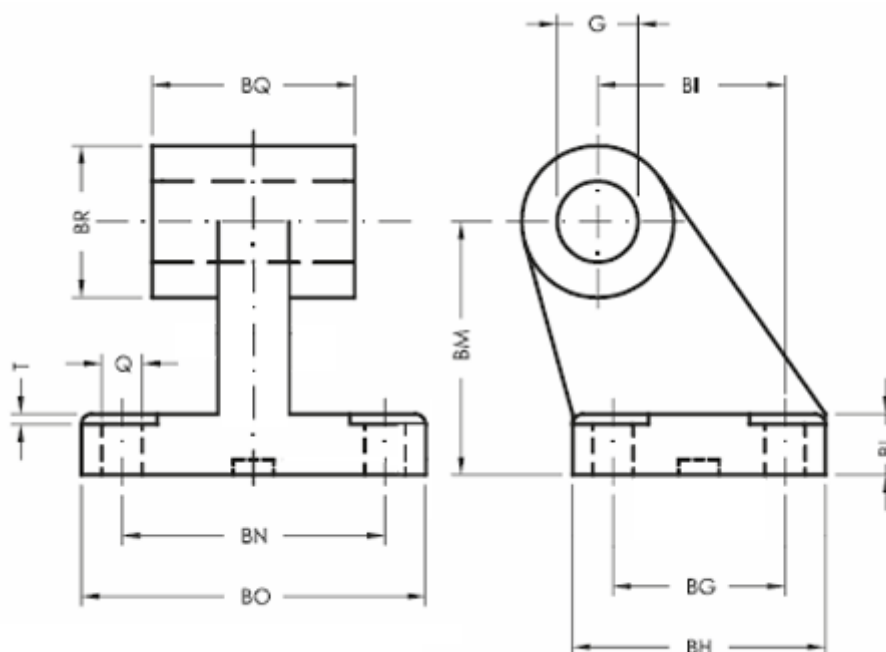

Article number: 587005780

Description: Square joint cetop hinge, type RP107-0057/80
for 80 mm cylinder

Measures

BG = 40	BT	= 30
BH = 60	Cylinder size	= 80
BI = 47	G	= 16
BL = 14	M	= 18
BM = 63	Q	= 11.0
BN = 66		
BO = 86		
BQ = 50		